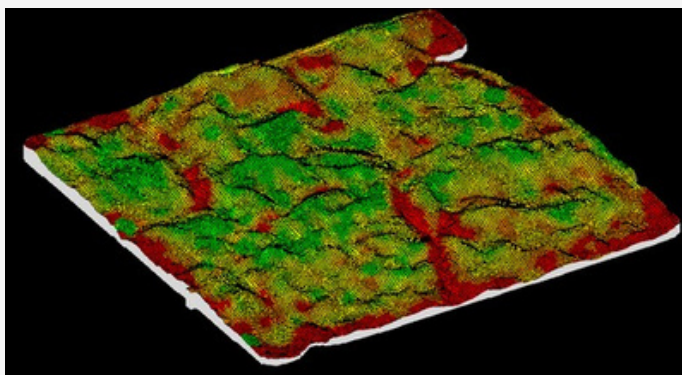

## REDUCE SOIL SAMPLING COSTS BY 65%

Only soil test for Nitrogen.  
Let Paradigm do the rest.

**\$2/ACRE**

### THE LOGIC

With just a few years of existing farm data, we can model P, K, and S more accurately than a yearly soil test and identify areas where N is being lost.

### WHAT'S INCLUDED

- All yield data cleaning and repair
- Profit maps
- Digital elevation model
- Nutrient efficiency maps for N, P, K, S
- 3, 5, and 7 zone maps for each nutrient
- A visit from a Dark Horse Ag team member